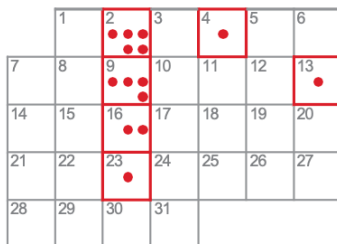

Primaries will stretch from now until September, when Massachusetts holds its primary elections on September 20. The only state that won't hold a primary election before Election Day is Louisiana, which has a majority-vote system.

MAY

- MAY 3
Indiana
Ohio
- MAY 10
Nebraska
West Virginia
- MAY 17
Idaho
Kentucky
- MAY 17 (CONT.)
North Carolina
Oregon
Pennsylvania
- MAY 24
Alabama
Arkansas
Georgia

JUNE

- JUNE 7
California
Iowa
Mississippi
Montana
New Jersey
New Mexico
South Dakota
- JUNE 14
Maine
Nevada
North Dakota
South Carolina
- JUNE 21
Virginia
Washington, D.C.
- JUNE 28
Colorado
Illinois
Maryland
New York
Oklahoma
Utah

AUGUST

- AUGUST 2
Arizona
Kansas
Michigan
Missouri
Washington
- AUGUST 4
Tennessee
- AUGUST 9
Connecticut
Minnesota
- AUGUST 9 (CONT.)
Vermont
Wisconsin
- AUGUST 13
Hawaii
- AUGUST 16
Alaska
Wyoming
- AUGUST 23
Florida

SEPTEMBER

- SEPT. 6
Massachusetts
- SEPT. 13
Delaware
New Hampshire
Rhode Island

Primaries in alphabetical order

Alabama	MAY 24	Hawaii	AUGUST 13	Michigan	AUGUST 2	New York	JUNE 28	Tennessee	AUGUST 4
Alaska	AUGUST 16	Iowa	JUNE 7	Minnesota	AUGUST 9	North Carolina	MAY 17	Utah	JUNE 28
Arizona	AUGUST 2	Idaho	MAY 17	Mississippi	JUNE 7	North Dakota	JUNE 14	Vermont	AUGUST 9
Arkansas	MAY 24	Illinois	JUNE 28	Missouri	AUGUST 2	Ohio	MAY 3	Virginia	JUNE 21
California	JUNE 7	Indiana	MAY 3	Montana	JUNE 7	Oklahoma	JUNE 28	Washington	AUGUST 2
Colorado	JUNE 28	Kansas	AUGUST 2	Nebraska	MAY 10	Oregon	MAY 17	Washington, D.C.	JUNE 21
Connecticut	AUGUST 9	Kentucky	MAY 17	Nevada	JUNE 14	Pennsylvania	MAY 17	West Virginia	MAY 10
Delaware	SEPT. 13	Maine	JUNE 14	New Hampshire	SEPT. 13	Rhode Island	SEPT. 13	Wisconsin	AUGUST 9
Florida	AUGUST 23	Maryland	JUNE 28	New Jersey	JUNE 7	South Carolina	JUNE 14	Wyoming	AUGUST 16
Georgia	MAY 24	Massachusetts	SEPT. 6	New Mexico	JUNE 7	South Dakota	JUNE 7		