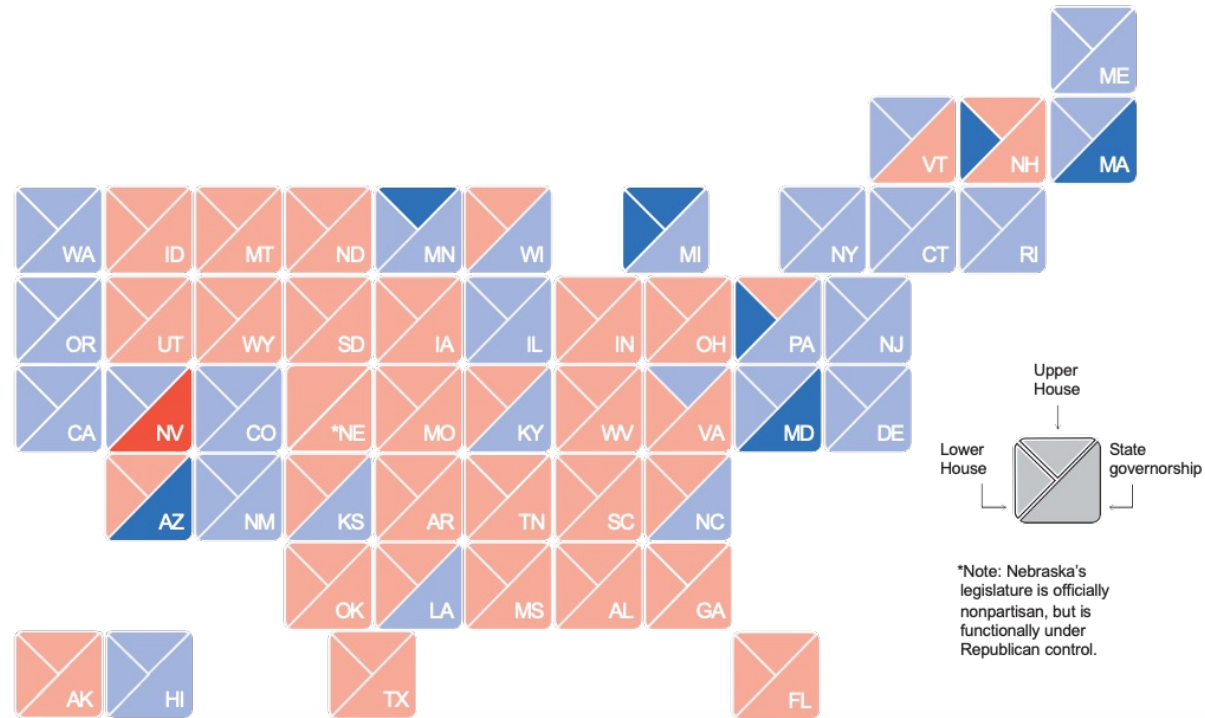

2022 Full State Control Results

Sources: The Associated Press, National Conference of State Legislatures