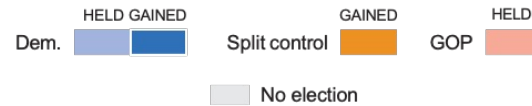

# 2022 State Legislature Election Results

December 8, 2022

**17** Democratic-controlled legislatures

Republican-controlled legislatures **25**

Net gain of 2 state legislatures

As of 4:08 p.m. ET, Dec. 7

## State won, by party

Sources: The Associated Press, National Conference of State Legislatures