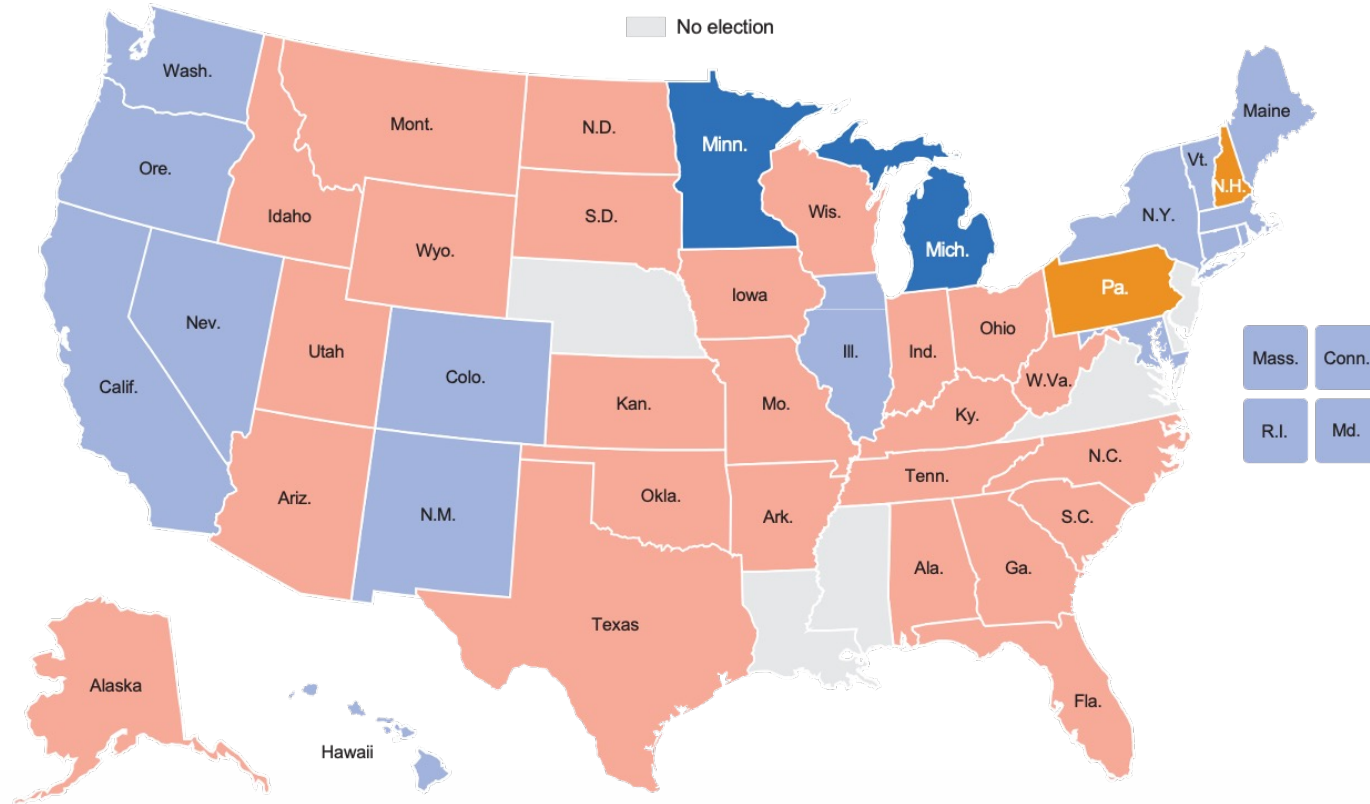

# 2022 State Legislature Election Results

December 8, 2022

**17** Democratic-controlled legislatures

Republican-controlled legislatures **25**

Net gain of 2 state legislatures

As of 4:08 p.m. ET, Dec. 7

## State won, by party

Sources: The Associated Press, National Conference of State Legislatures

# 2022 State Legislature Election Results

December 8, 2022