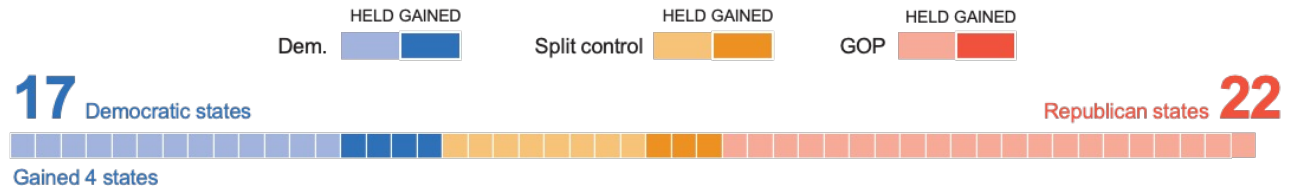

2022 Full State Control Results

Sources: The Associated Press, National Conference of State Legislatures