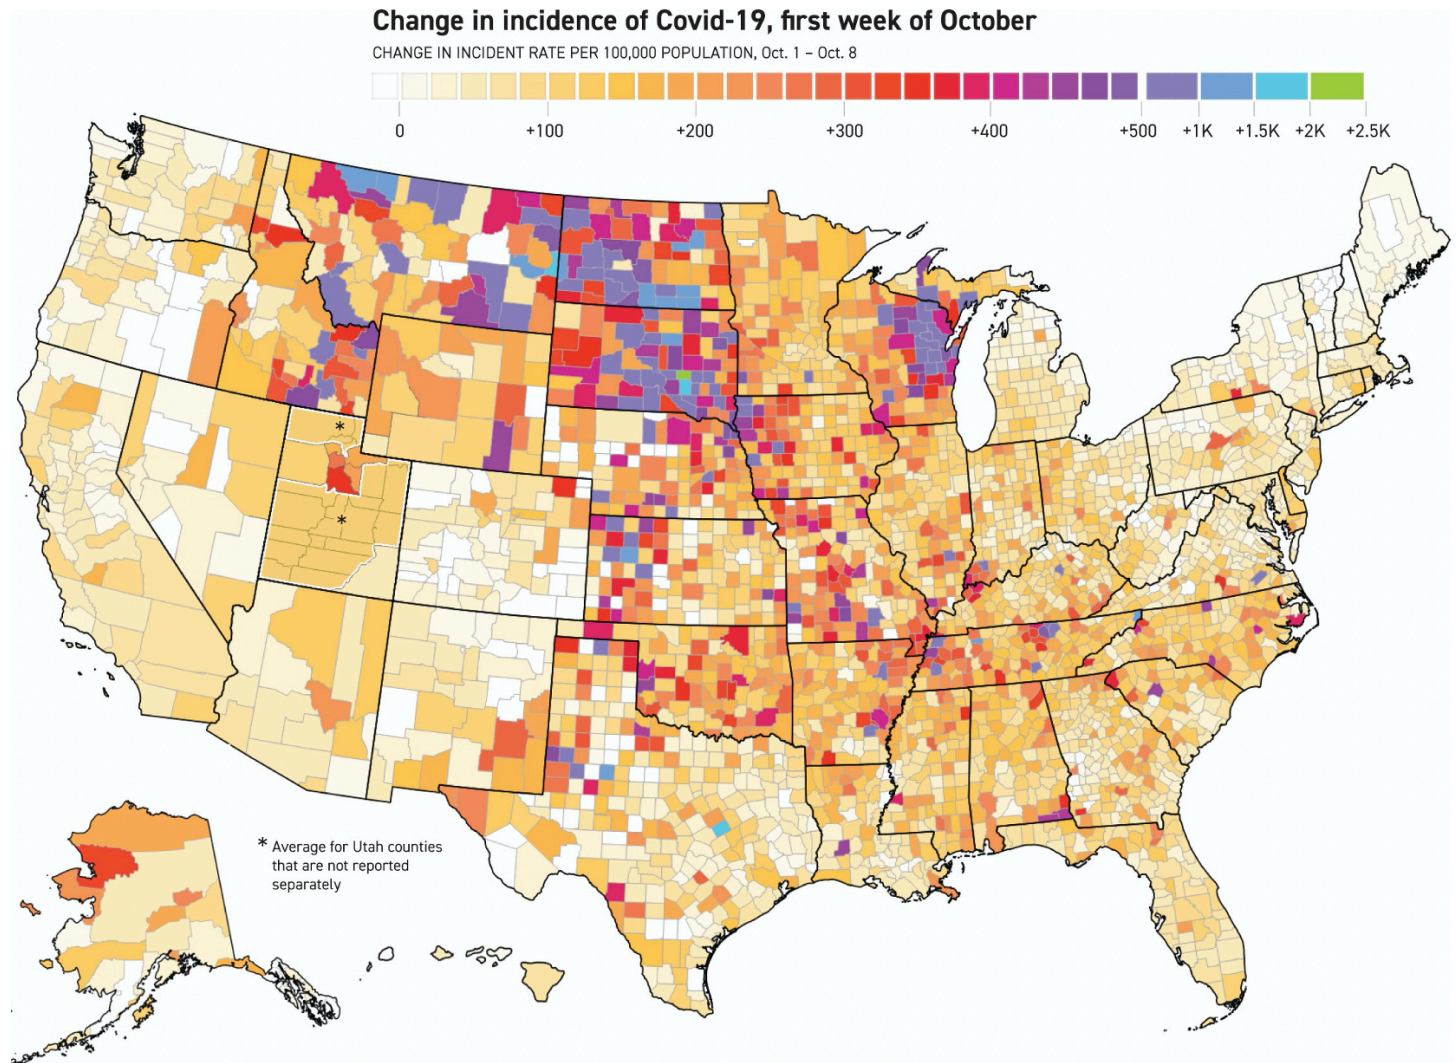

# Covid-19 October hot spots: High Plains and Wisconsin

September 29, 2020

Since Oct. 1, the coronavirus pandemic has spread most rapidly through the Dakotas, Montana and Wisconsin. Increases in incidence of the disease have grown much more slowly in West Coast, Northeast and southwestern states.