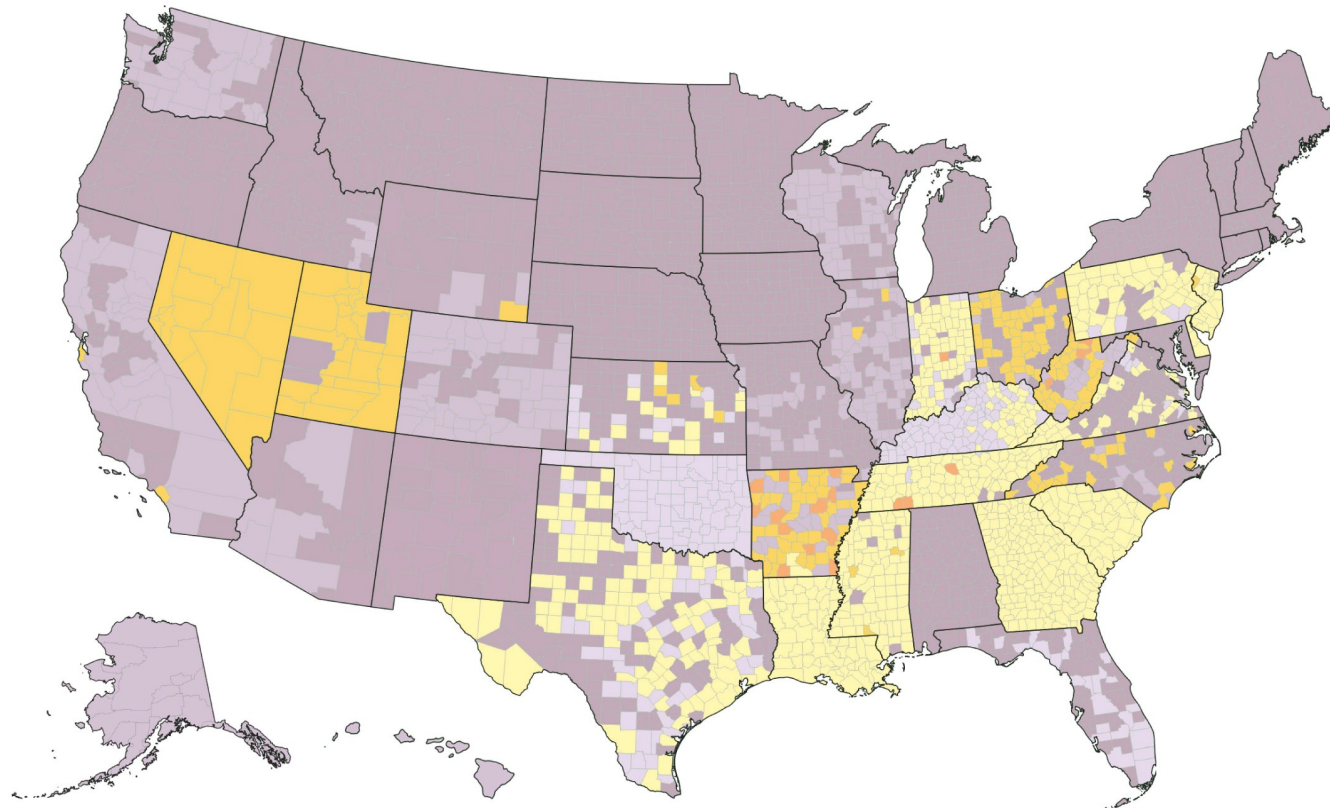

Methods for on-site voting are shifting back to paper ballots

September 24, 2020

More than half of registered voters who used direct recording electronic systems at polls in 2016 will find the equipment replaced this year by hand-marked ballots or by ballot marking devices, according to the Verified Voting Foundation. DREs, which record votes directly onto a computer's memory, are steadily joining the ranks of outmoded mechanical lever voting machines and notorious punch card systems.

Source: Verified Voting Foundation

Methods for on-site voting are shifting back to paper ballots

September 24, 2020

Source: Verified Voting Foundation