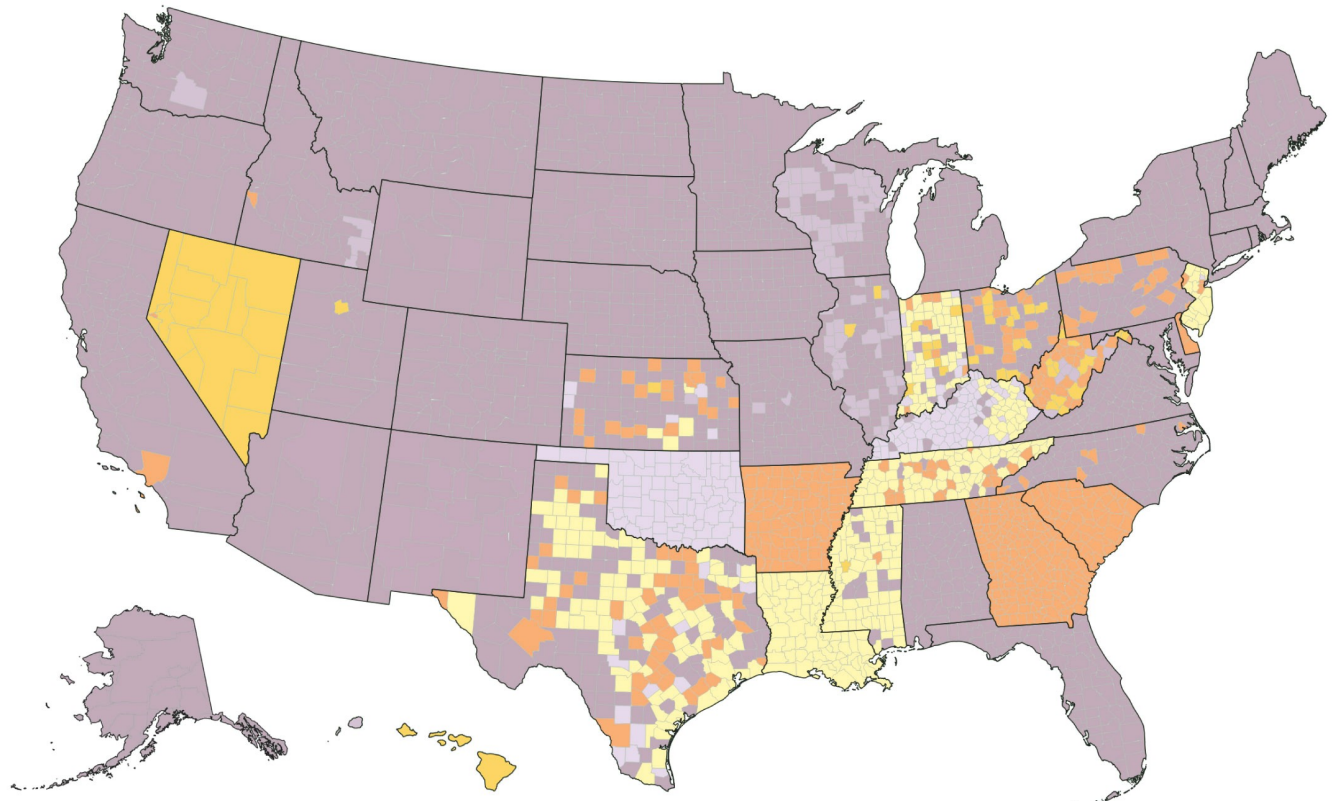

Methods for on-site voting are shifting back to paper ballots

September 24, 2020

More than half of registered voters who used direct recording electronic systems at polls in 2016 will find the equipment replaced this year by hand-marked ballots or by ballot marking devices, according to the Verified Voting Foundation. DREs, which record votes directly onto a computer's memory, are steadily joining the ranks of outmoded mechanical lever voting machines and notorious punch card systems.

Source: Verified Voting Foundation

Methods for on-site voting are shifting back to paper ballots

September 24, 2020

Source: Verified Voting Foundation