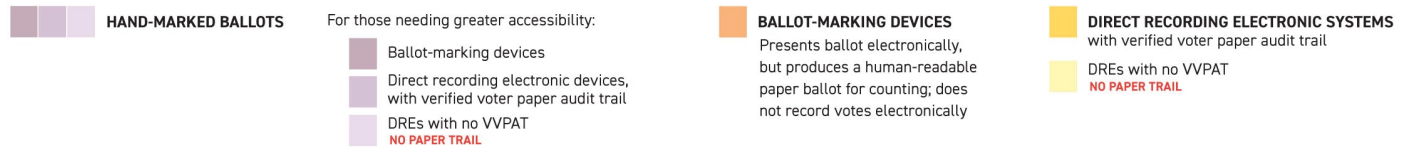

Source: Verified Voting Foundation